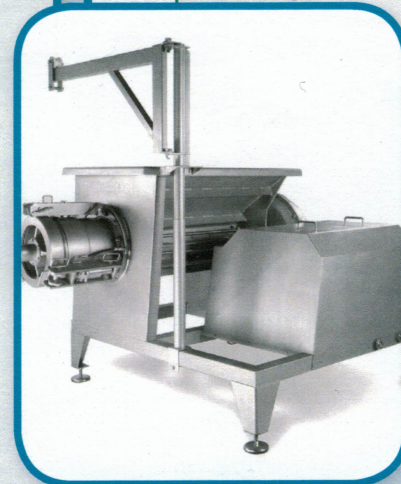

Newsletter

We entered into a cooperation agreement for the sale and servicing of machinery for the production of mink food with Scansteel Foodtech.

After many years of cooperating, CFS/GEA has decided to cease the production of mixing machines and straw cutters.

Of course we will continue servicing all CFS/GEA machines and offering spare parts for the machinery in future.

We are negotiating with Petsmo about mink food containers, pumps, etc. and with Poul Tarp weighing systems. Moreover, we offer a broad range of second hand-machines and tank vehicles.

We look forward to cooperating with Scansteel Foodtech, a company that has profound experience with machinery for pet food production and a solid team of employees who are experienced e.g. Wolfking, CFS, and GEA. Therefore, we see ourselves well-prepared for a future in the mink industry.

JASOP
Fodercentral Service A/S

Jasop Fodercentral Service A/S | Knivholtvej 7 | DK-9900 Frederikshavn

Tlf. + 45 98 43 05 66 | Fax + 45 98 43 59 77 | E-mail: info@jasop.dk